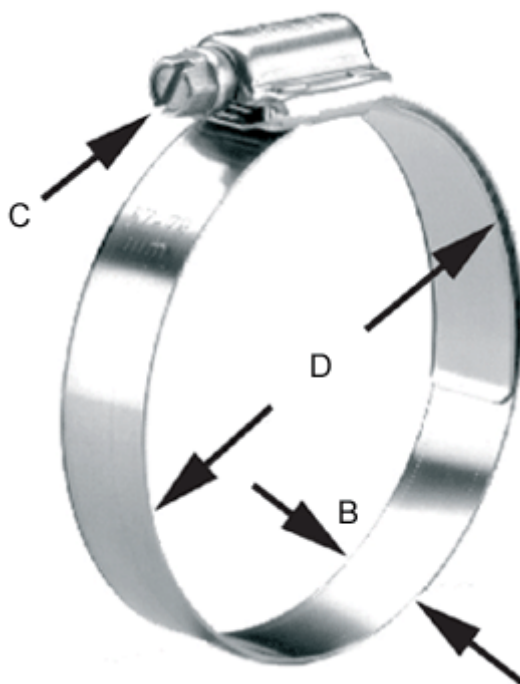

Article number: 021567804144

Description: Norma worm drive hose clamp
HD 133-156/16 C8 W4

Measures

C (screw type) = C8 hexagon slotted screw sw 8

Diameter D = 133-156

Width B = 16